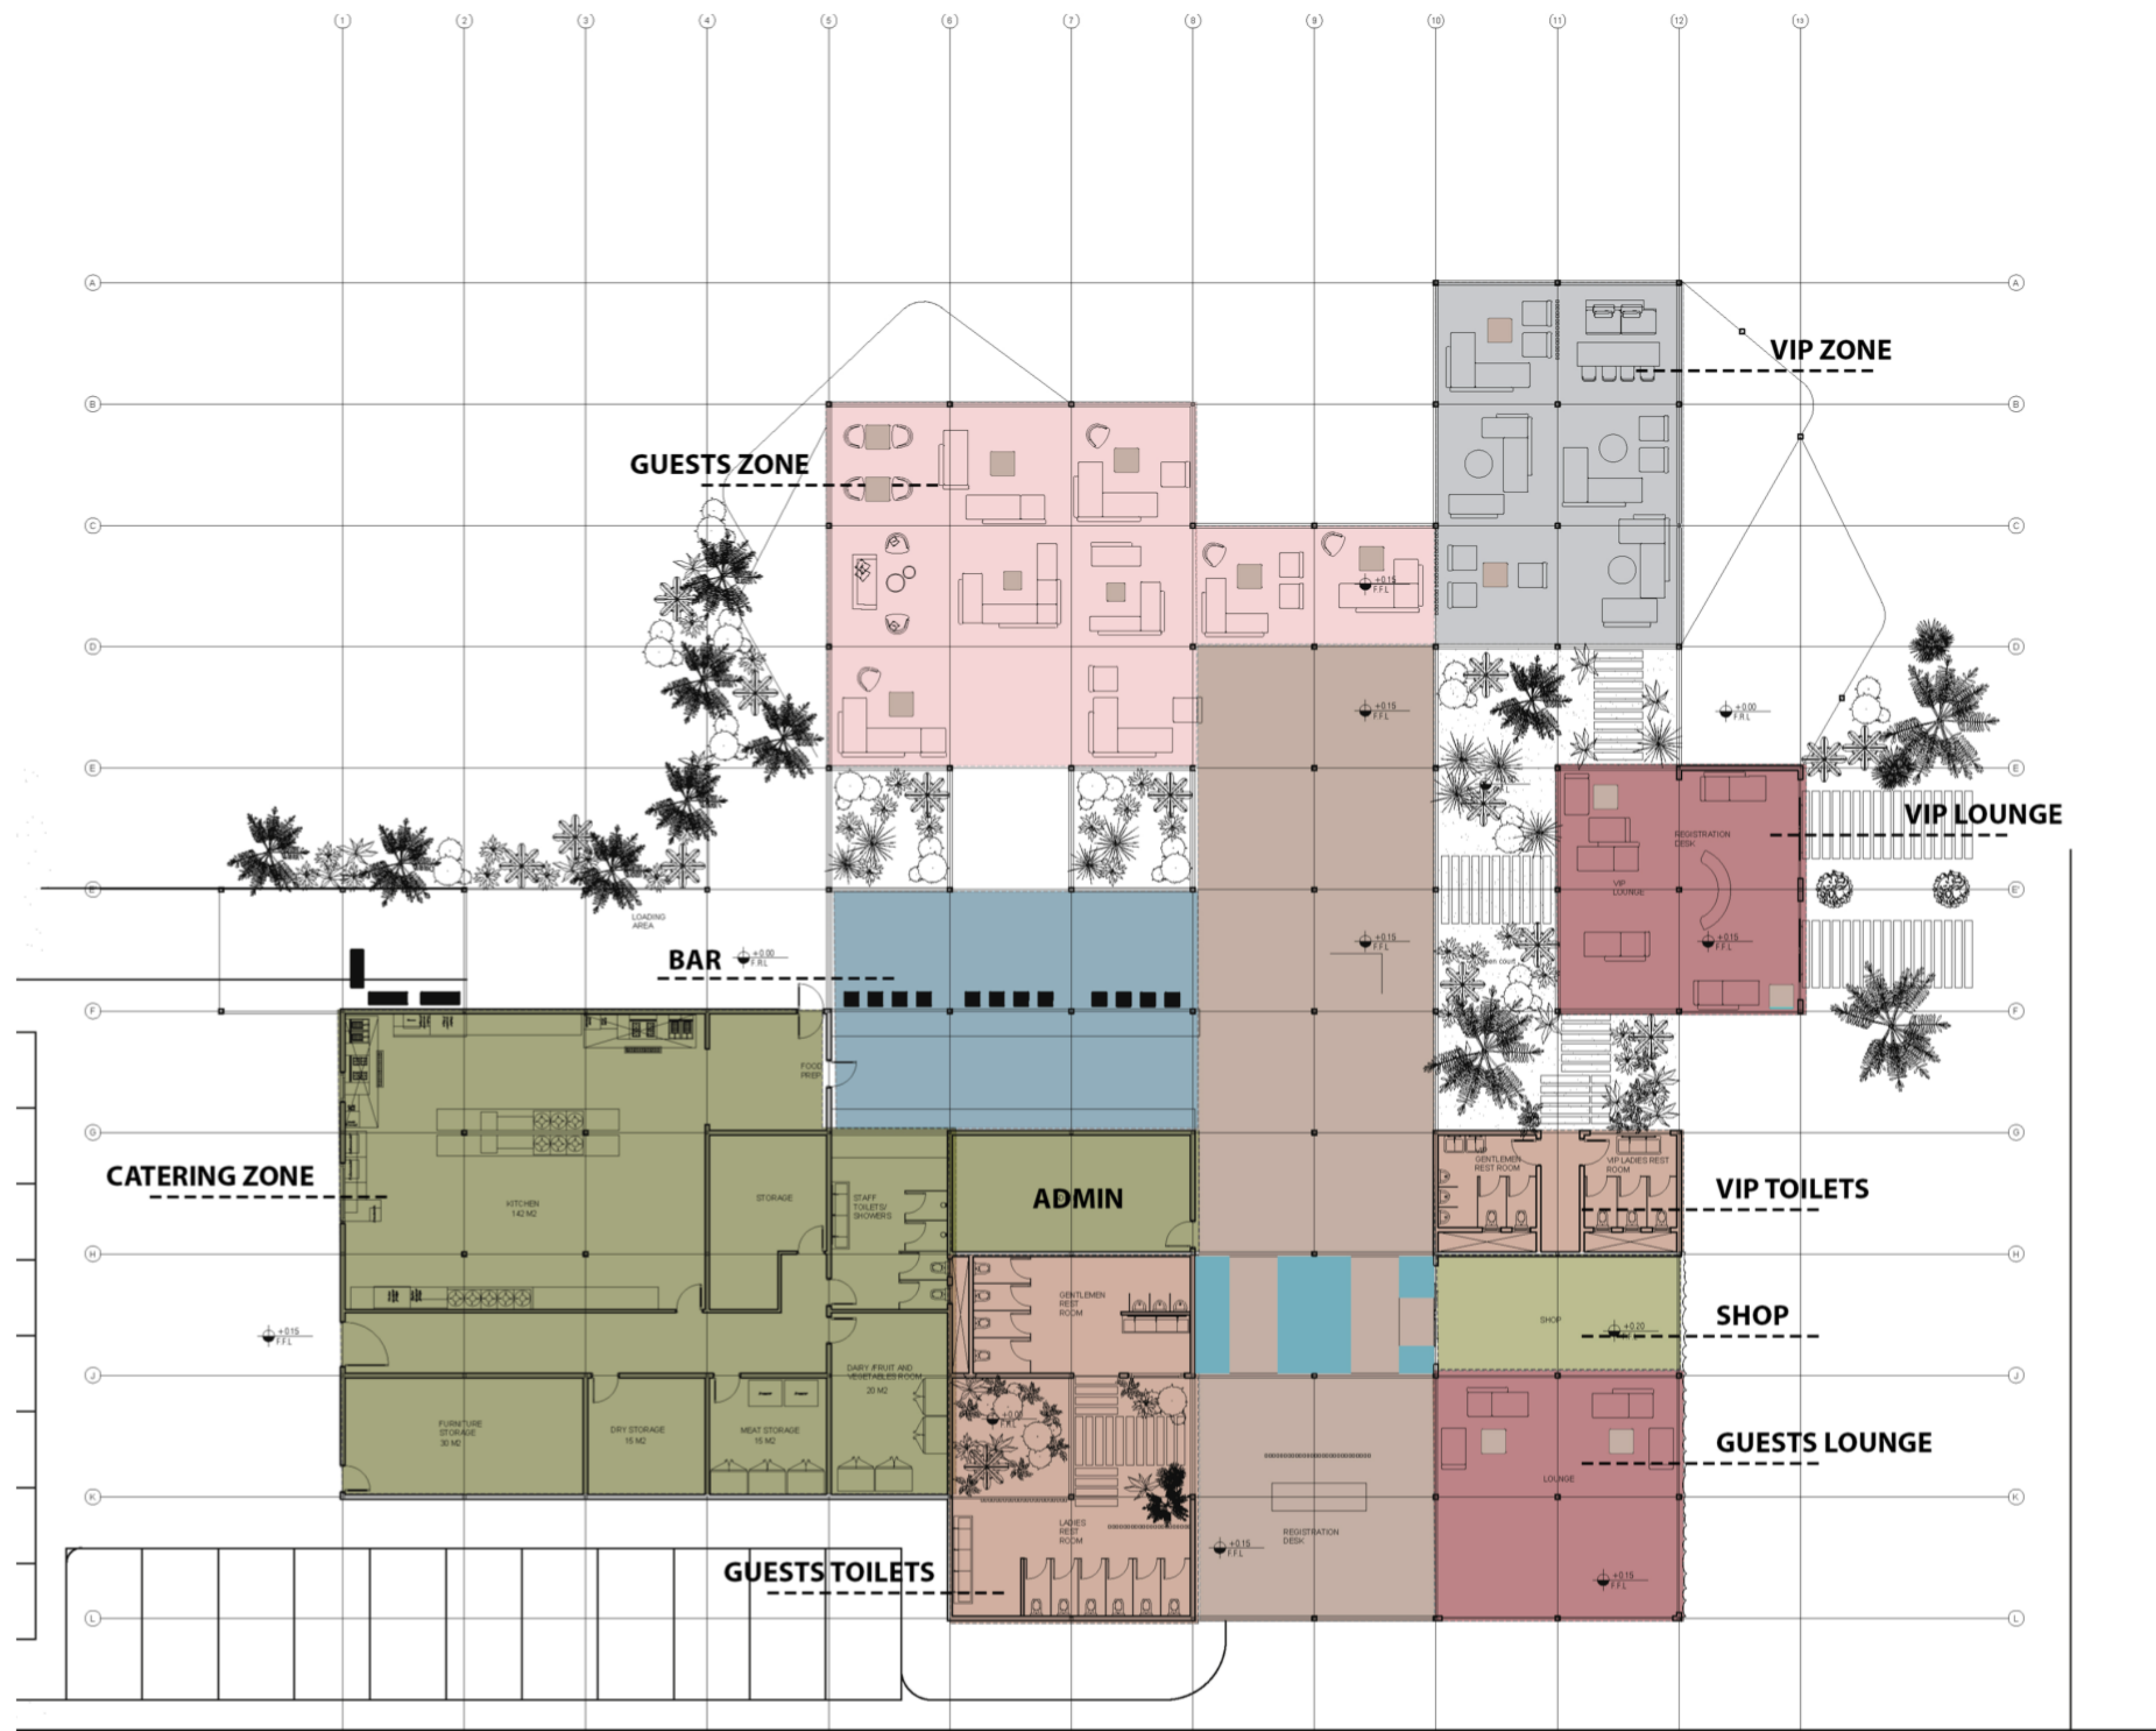

THE BEACH
SOMABAY

by Gans
PLATFORMS

CONCEPT

With over 17 years of experience as Egypt's top event gurus, we've branched out to collaborate with the hottest spots in the country to create fully customized events platforms that can be used for a diverse selection of events from the simplest of launches to the largest signature events and weddings.

LOCATION

located directly by the beach, The Beach platform is an open-air arena that is optimal for weddings and launches with its vast space and iconic view.

THE BEACH - Somabay | byGanz Platform

LAYOUT

BASIC INFO

-  Platform Area 1480 m²
-  VIP Area 66.5 m²
-  Bar Area 28 m²
-  Kitchen Area 210m²

Platform Area 1480 m²
 VIP Area 66.5 m²
 Bar Area 28 m²
 Kitchen Area 210 m²

IMAGES

THE BEACH
SOMABAY

THE BEACH
SOMABAY

by Gans
PLATFORMS

TOILETS

BAR

A tropical beachside lounge with a musician playing guitar on a stage, tables with stools, and large potted plants. The scene is set on a sandy area with a view of the ocean. The text "PREVIOUS EVENTS" is overlaid on the left side of the image.