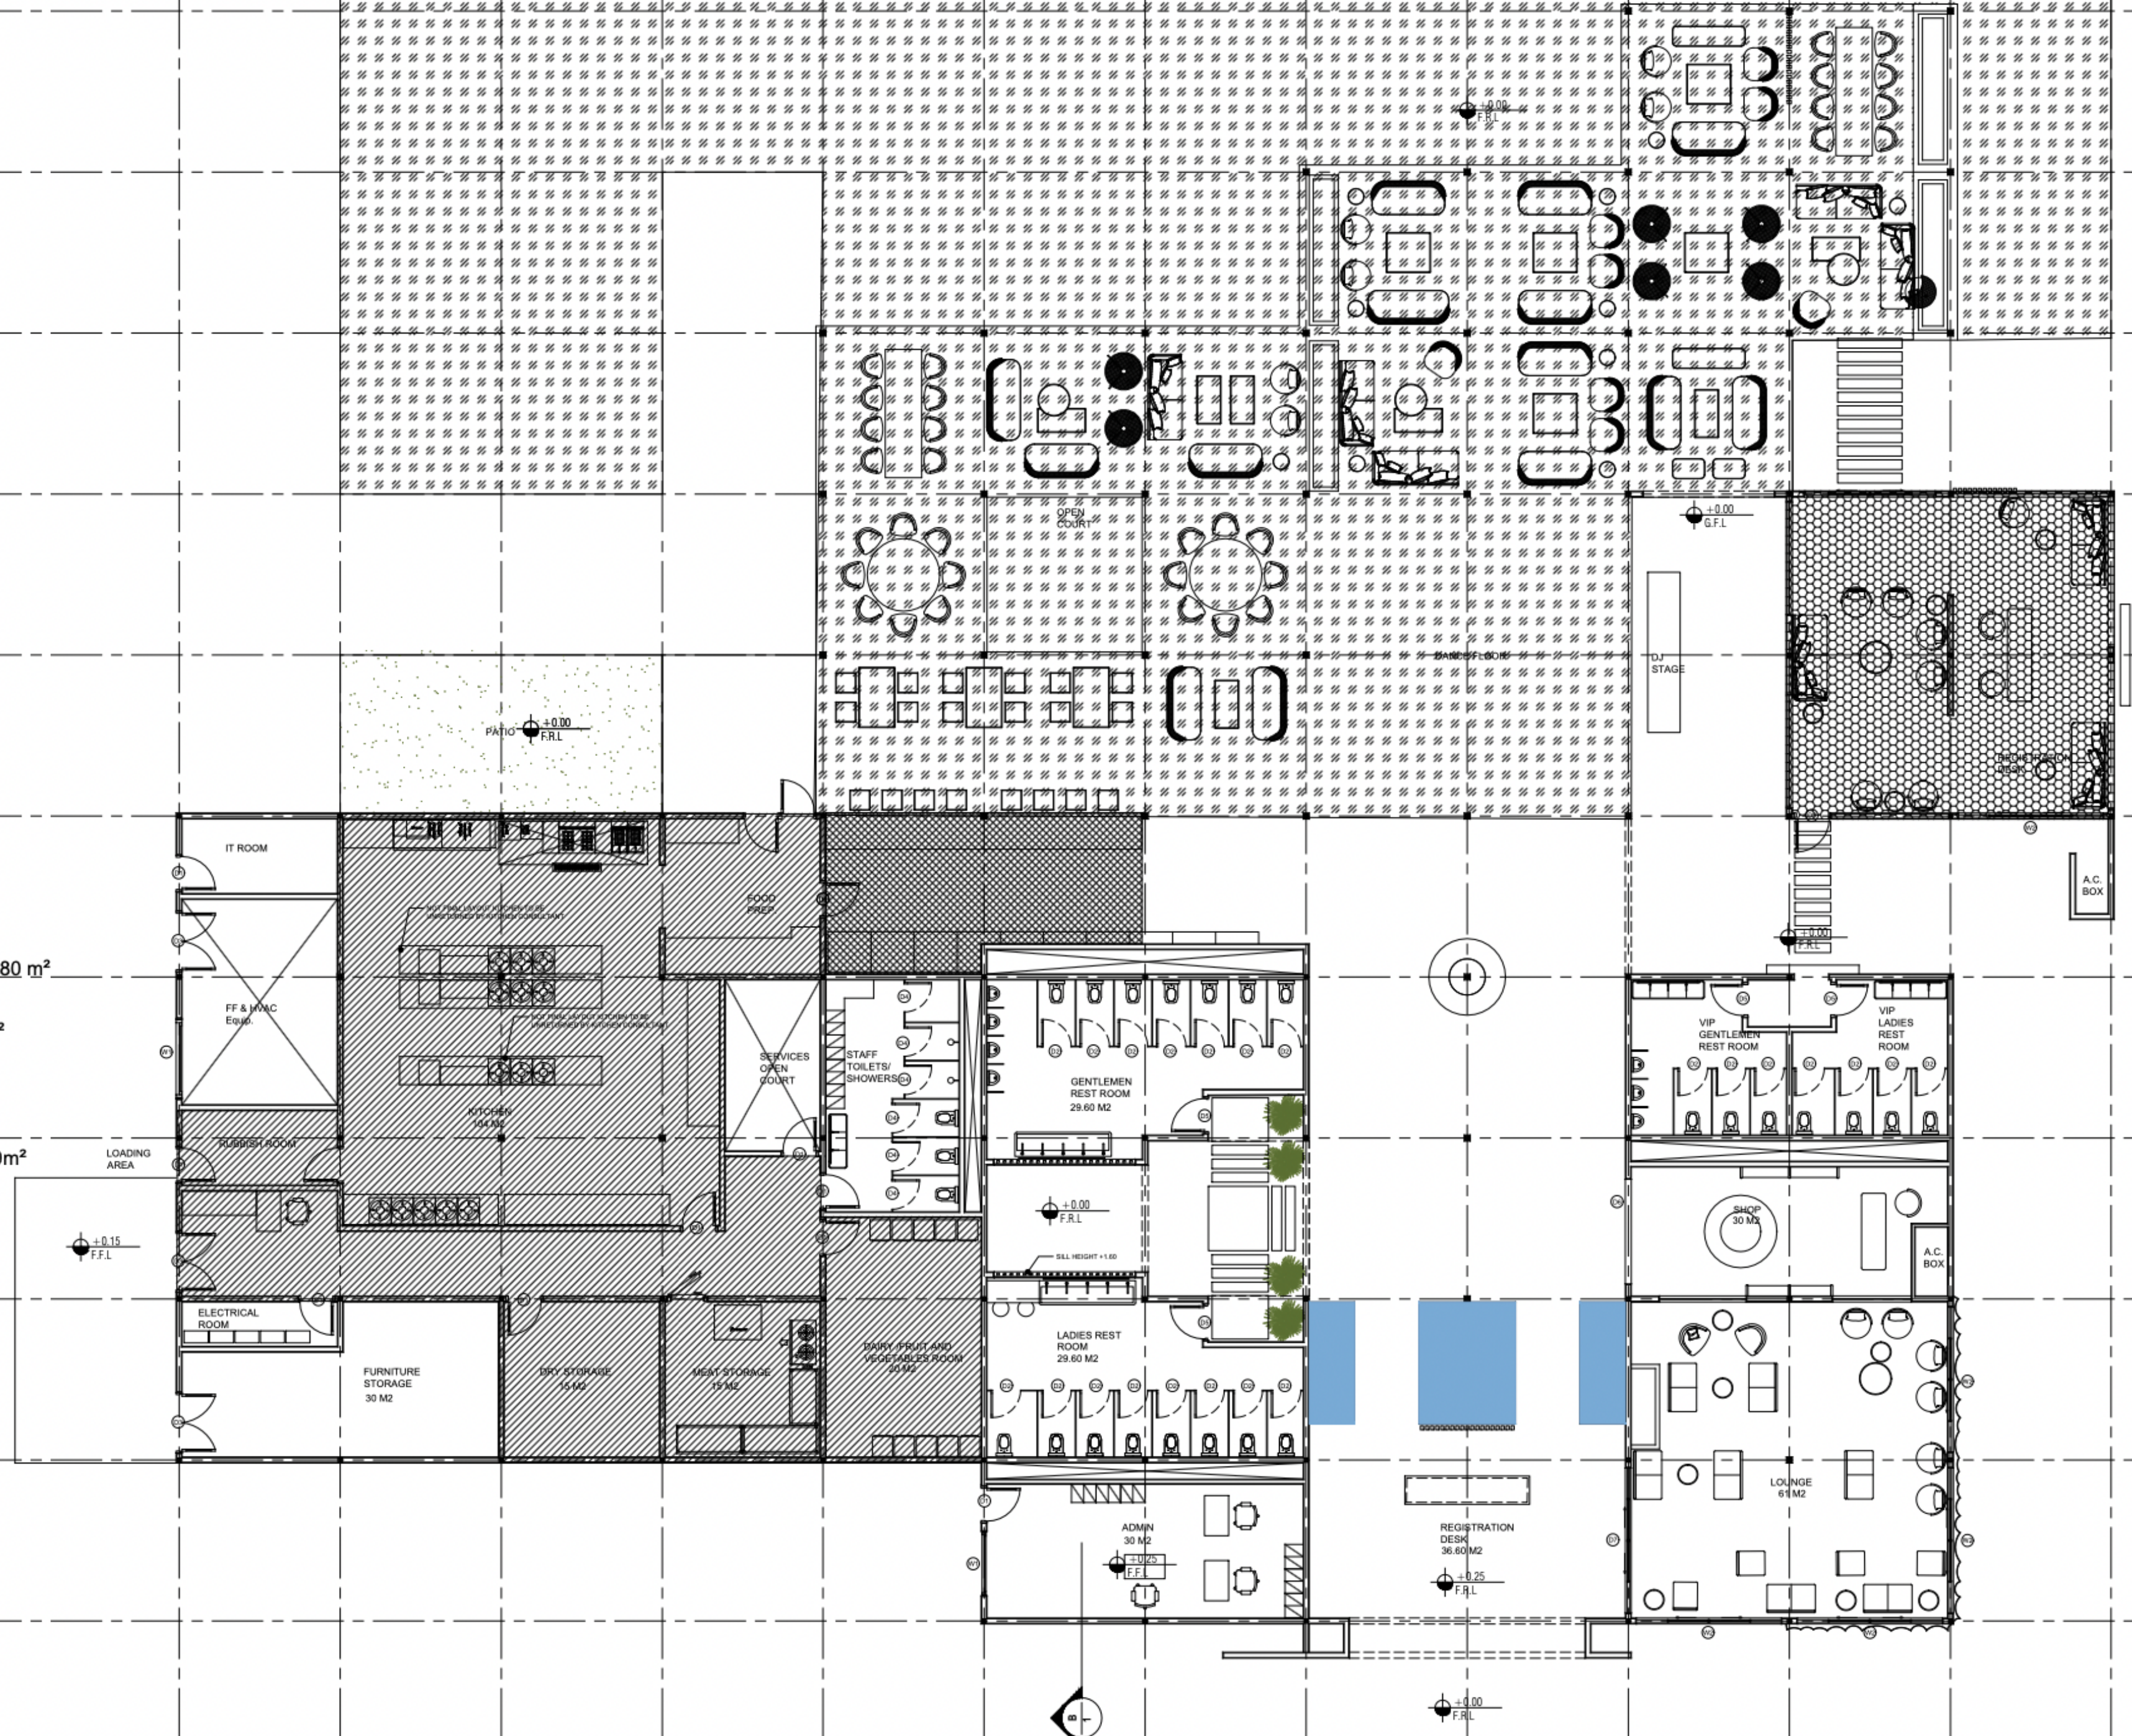

LOCATION

located directly by the beach, The Beach platform is an open-air arena that is optimal for weddings and launches with its vast space and iconic view.

THE BEACH - Somabay | byGanz Platform

LAYOUT

BASIC INFO

-  Platform Area 1480 m²
-  VIP Area 66.5 m²
-  Bar Area 28 m²
-  Kitchen Area 210m²

Platform Area 1480 m²
 VIP Area 66.5 m²
 Bar Area 28 m²
 Kitchen Area 210 m²

IMAGES

THE BEACH
SOMABAY

THE BEACH
SOMABAY

by Gans
PLATFORMS

TOILETS

BAR

A tropical beachside lounge with a musician playing guitar on a stage, tables with stools, and large potted plants. The scene is set on a sandy area with a view of the ocean. The text "PREVIOUS EVENTS" is overlaid on the left side of the image.